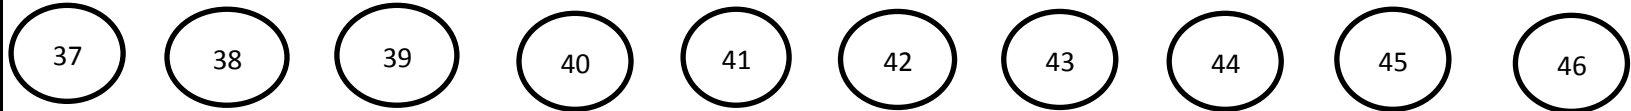

REBOZO FESTIVAL 2019

STAGE  
TABLE MAP

VIP &  
Sponsors  
Tables

Sponsors  
Tables

Preferred  
Tables

Preferred  
Tables

120 x 40 Live Auction Table