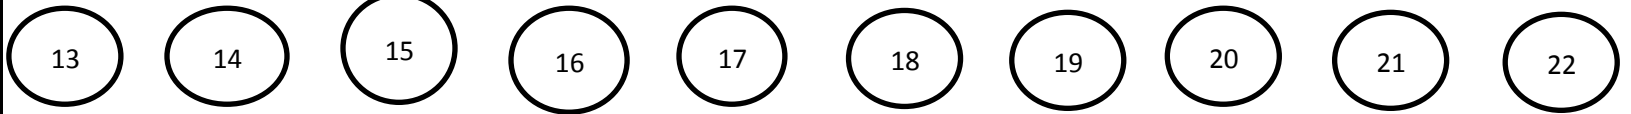

REBOZO FESTIVAL 2019

STAGE  
TABLE MAP

VIP &  
Sponsors  
Tables

Sponsors  
Tables

Preferred  
Tables

Preferred  
Tables

120 x 40 Live Auction Table