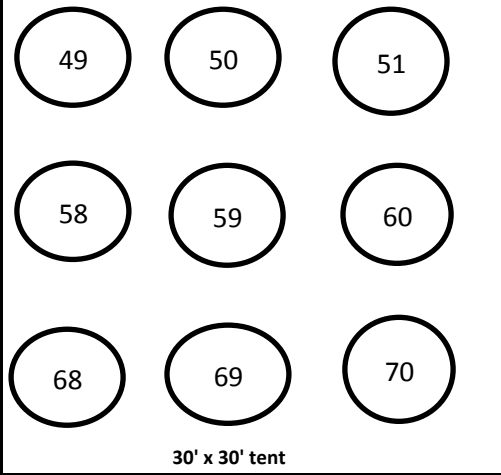

REBOZO FESTIVAL 2019

STAGE  
TABLE MAP

VIP &  
Sponsors  
Tables

Sponsors  
Tables

Preferred  
Tables

Preferred  
Tables

120 x 40 Live Auction Table